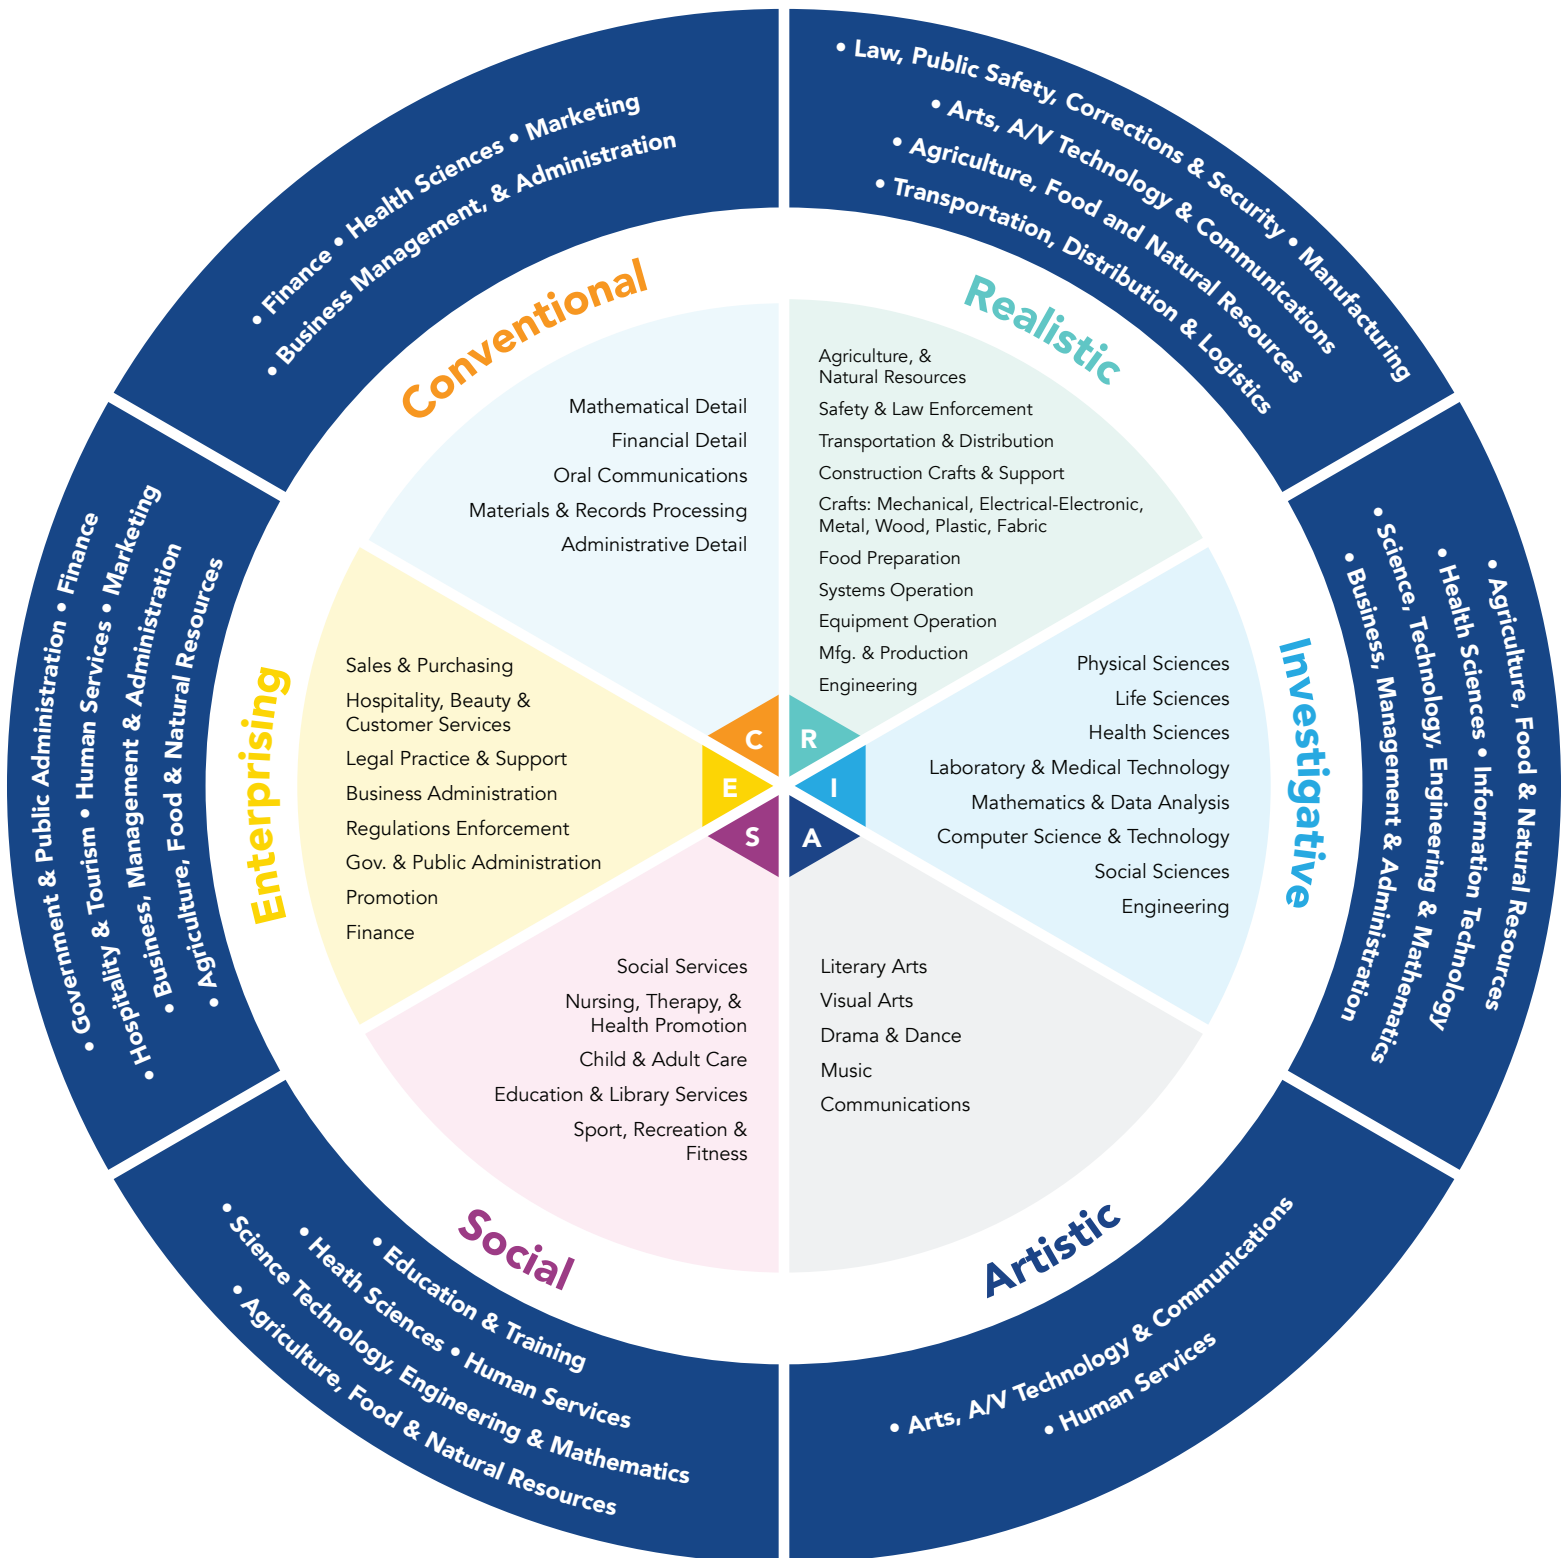

CAREER KEY CLUSTERS MAP¹

of Holland RIASEC Types/Work Groups² and U.S. Department of Education's
16 Career Clusters (in blue)

¹ This map is based on a model from the Oklahoma Career Information System. This version does not imply their endorsement.

² "Work Groups" are Career Key Discovery's groups of occupations based on worker traits - interests, aptitudes, temperament, skills and ability. More information: www.careerkey.org 2022 © Career Key, Inc.